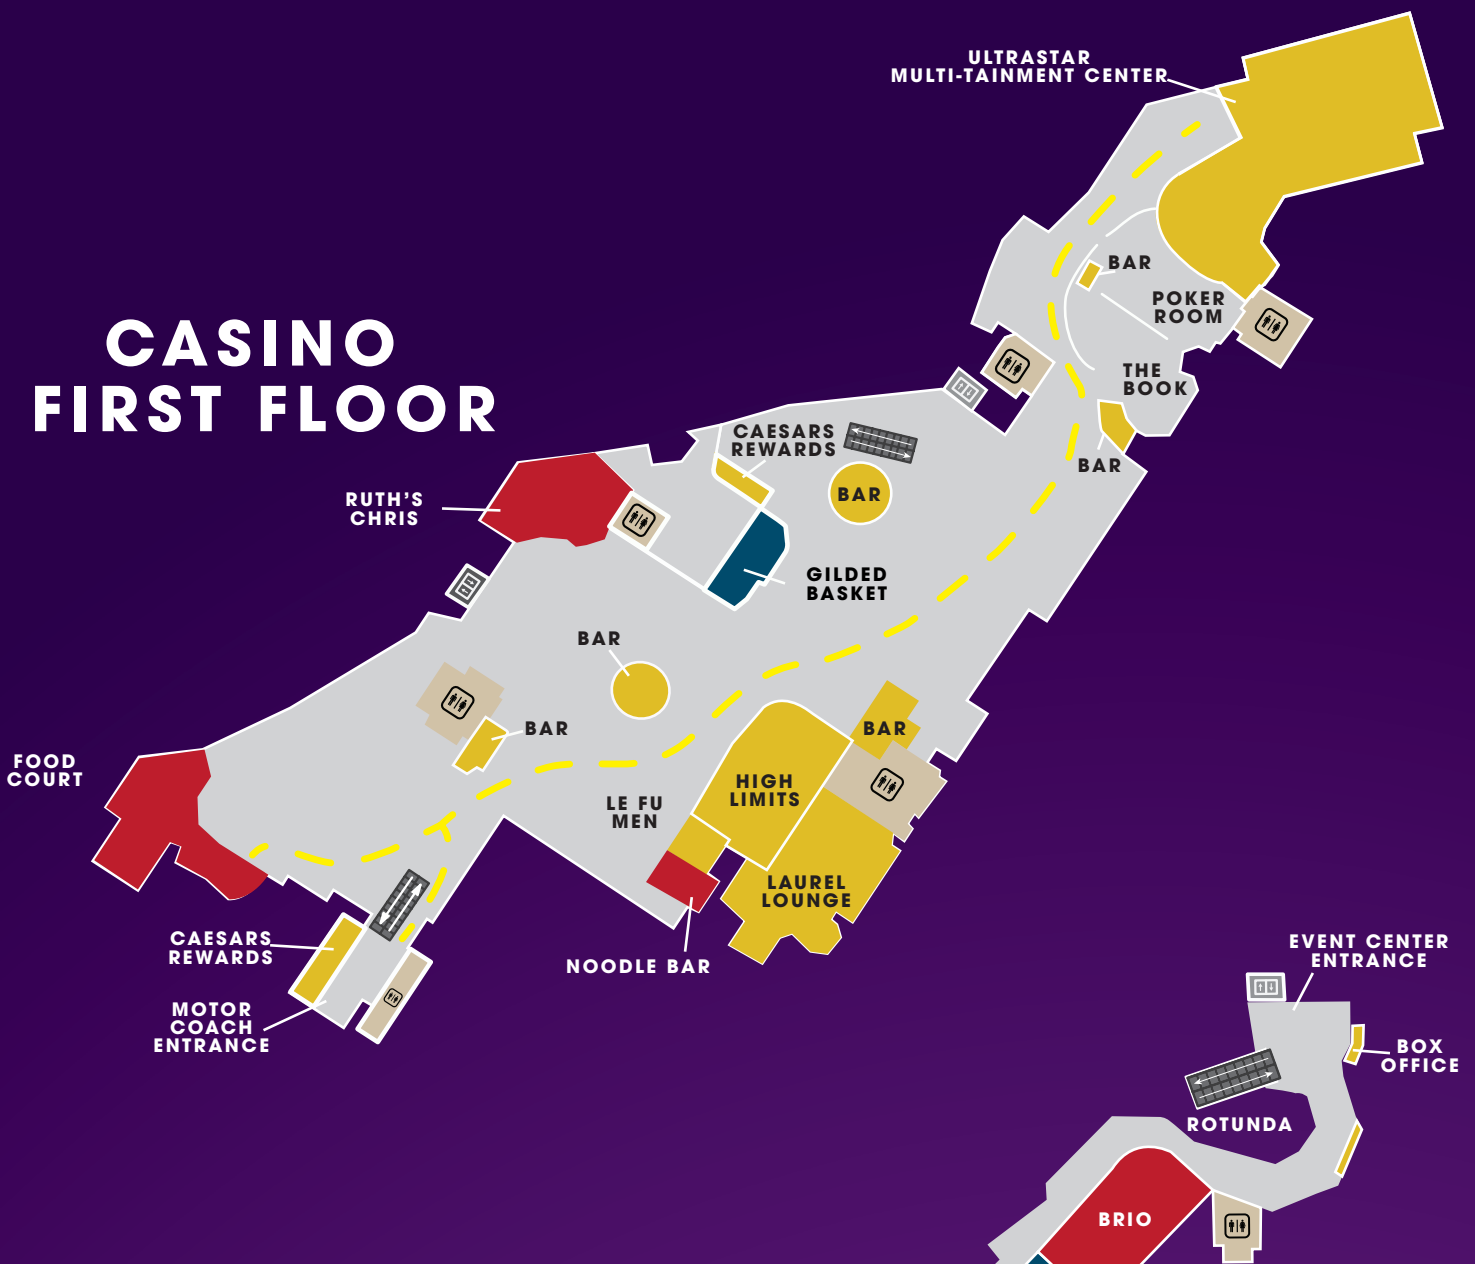

# CASINO FIRST FLOOR

# CASINO SECOND FLOOR

### CASINO FLOOR DINING (21 and older only)

**Food Court** – Pizzeria UNO Express, Dunkin' Donuts Express, Earl of Sandwich and Johnny Rockets. Located on the 1st floor of the casino in the Earth Water Zone.

**Noodle Bar** – Authentic Asian noodles and appetizers. Located on the first floor of the casino in the River Valley Zone. (night-time hours only).