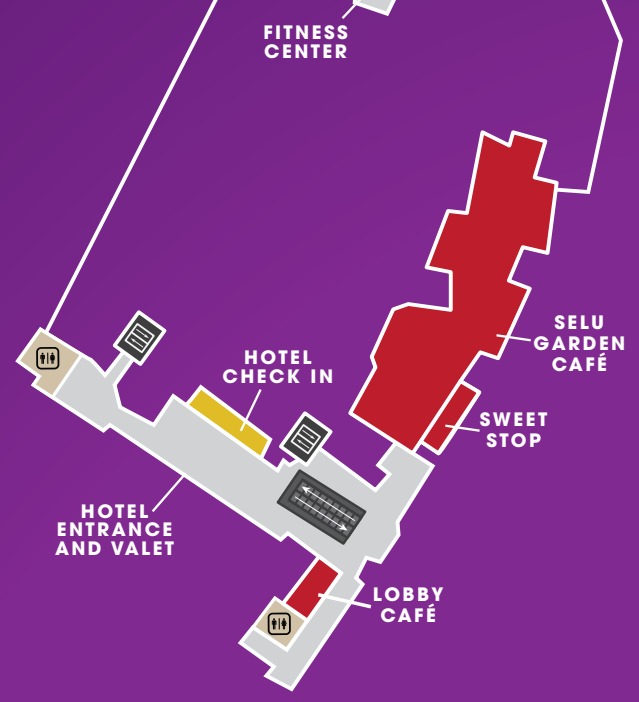

HOTEL FIRST FLOOR